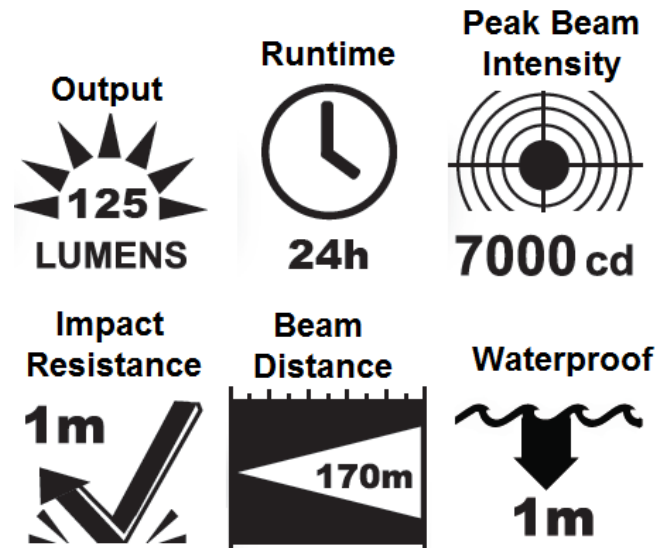

WorkSAFE Intrinsic Razor 3AA-cell LED Flashlight Product Data Sheet

Specifications

Power Source: 3 AA-cell Alkaline Batteries
Lamp: Advanced LED Technology
Lamp Life: 30,000 hrs
Light Output: 125 Lumens
Peak Beam Intensity: 7,000 candela
Burn Time: 24 hrs
Weight: 7 oz.
Length: 7.125 in.
Width: 1.75 in.
Height: 2 in.

Worldwide Safety Standard (IECEX):

Ex ia IIC T3 Ga
Ex ia IIIB T195°C Da

European Safety Standard (ATEX):

Ex II1GD Ex ia IIC T3 Ga
Ex ia IIIB T195°C Da

Standard Product Features

- Deep Dish Reflector focuses the light from the high output LED
- Ergonomic & Tactical Design
- Push Button Switch for easy accessibility
- Knurled Design allows for maximum grip & total control
- Watertight Seal
- Constructed of Super Tough Nylon
- **Choice of colors:**
Black #60100
High-Vis Green #60101
Safety Orange #60102